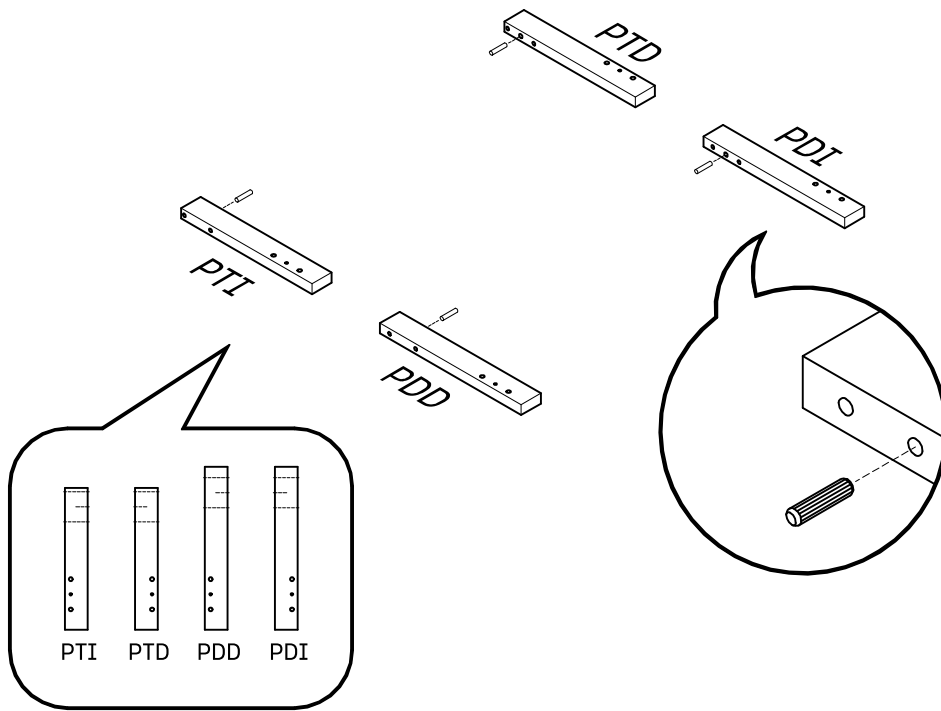

1 TB835 x 4

2 TA770 x 8

L U F E