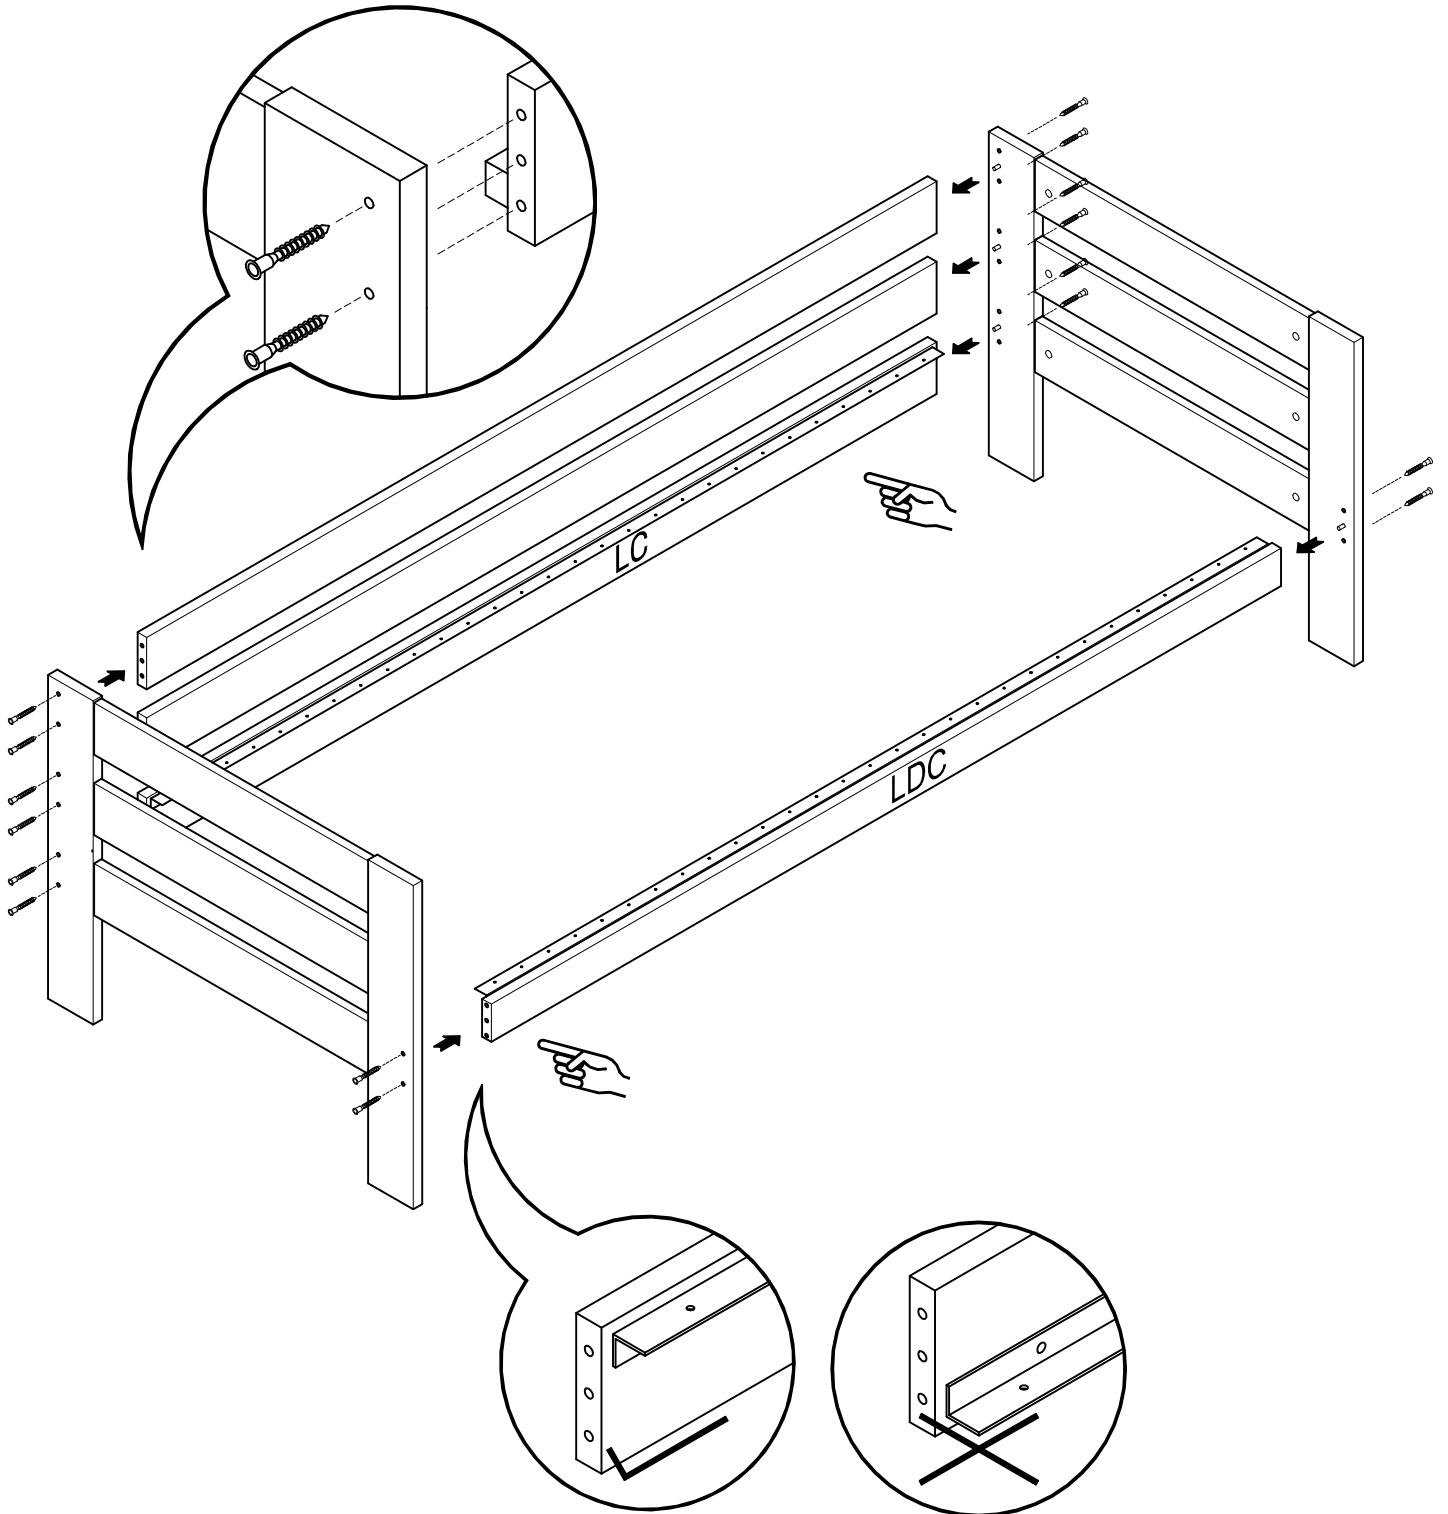

L U F E

6  x 12

L U F E

7

x 16

L U F E

Cama extensible Lore (2/2)

BH25-001