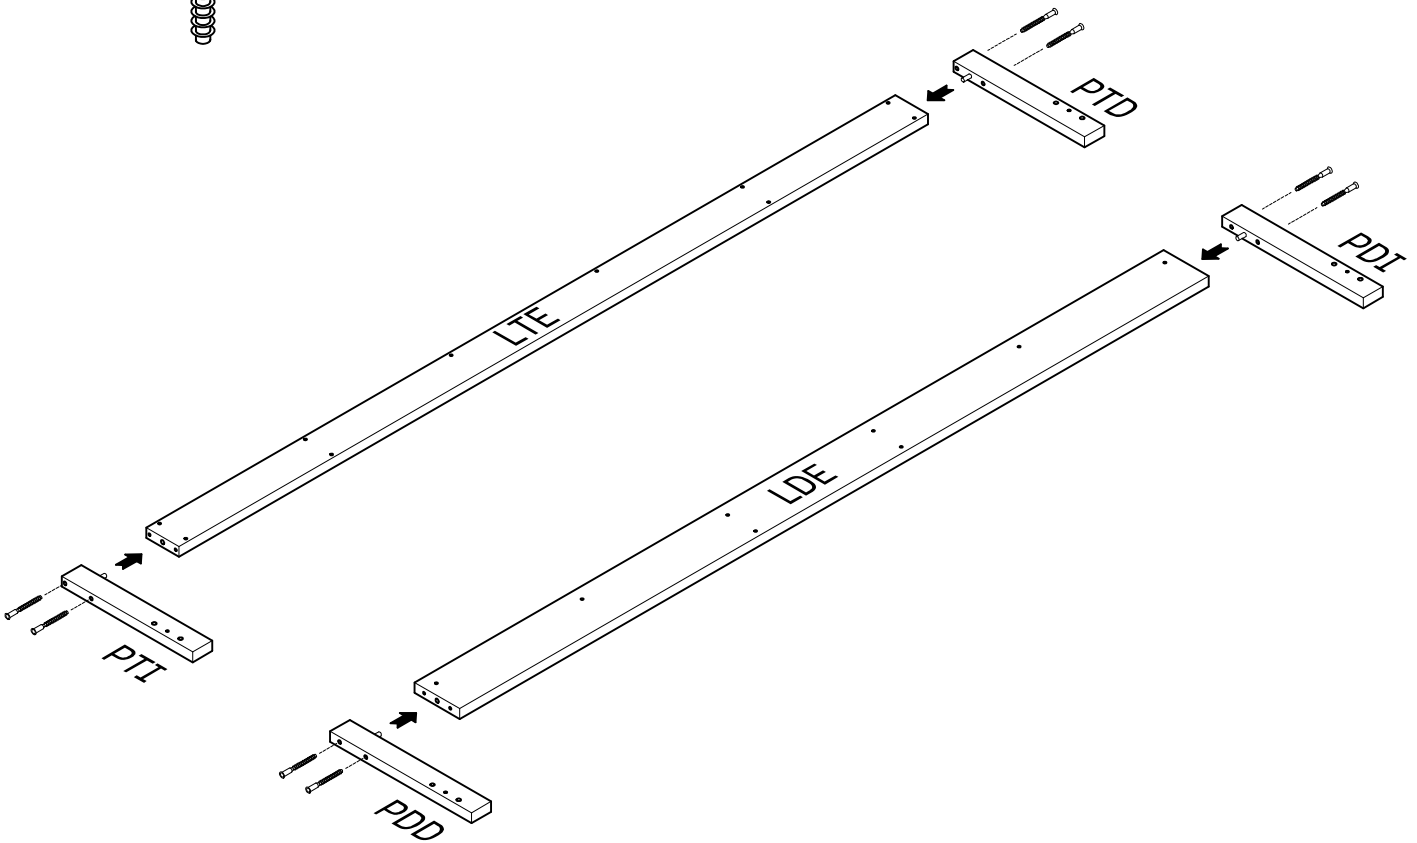

1 TB835 x 4

2 TA770 x 8

L U F E