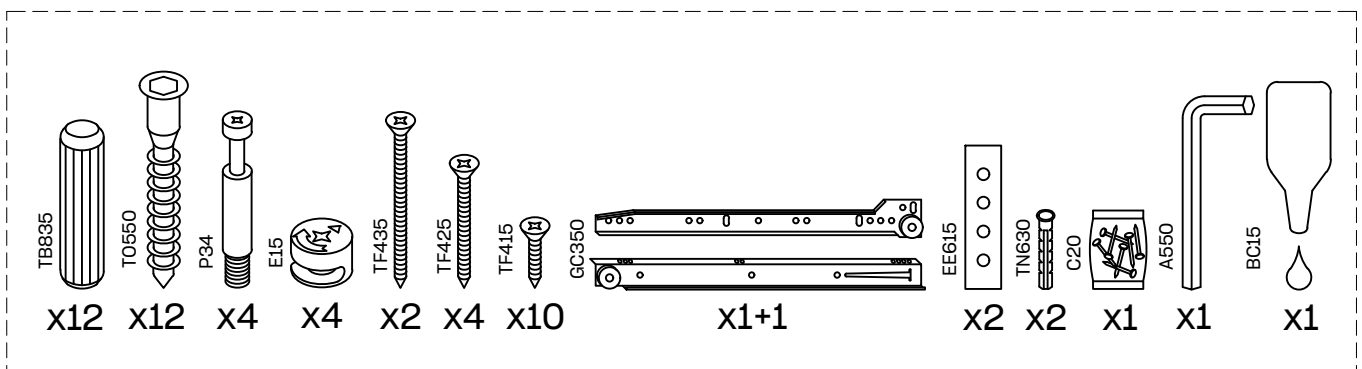

BH23-004 x6