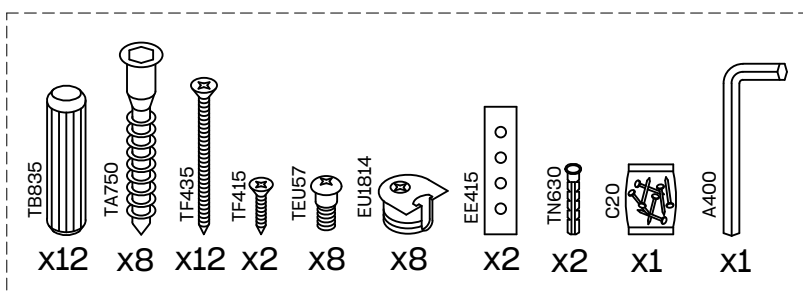

---

Libe 2 encimera 157 (x1)

---

BH25-015 (x1)

---

Libe 2 109x78 2/2

Libe 2 vitrina 1/2

BH25-005