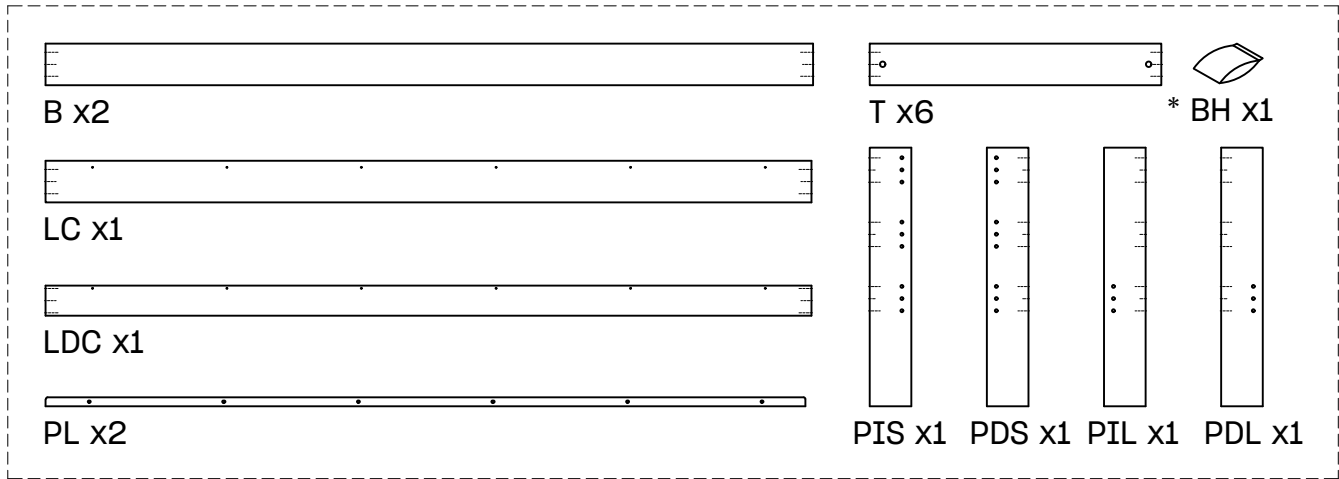

LORE

sofá cama
canapé-lit
sofá-cama
divano letto

L U F E

Cama extensible Lore (1/2)

* BH24-005

Lamas Dut 80 (x30)

Cama extensible Lore (2/2)

* BH25-001

i

L U F E

Cama extensible Lore (1/2)

BH24-005

1  x 24  x 24

2  x 12

L U F E

3  x 24