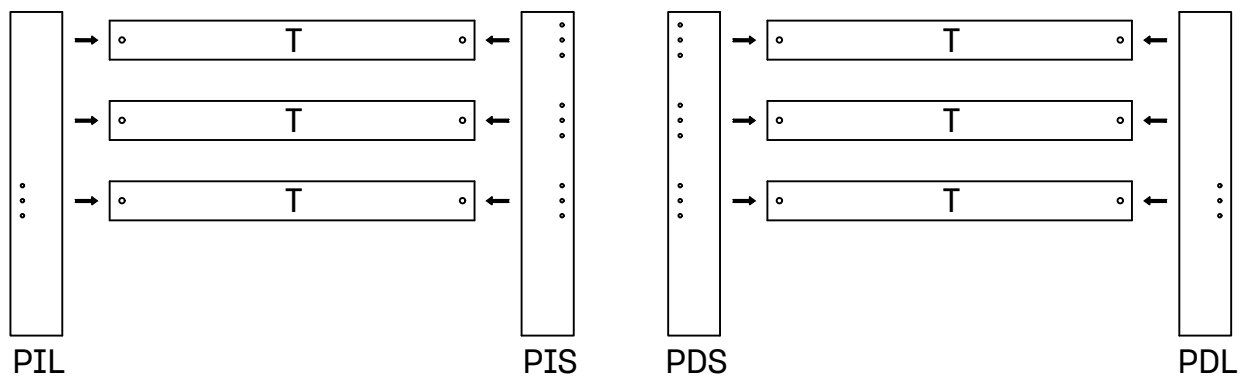

LORE

sofá cama
canapé-lit
sofá-cama
divano letto

L U F E

Cama extensible Lore (1/2)

* BH24-005

Lamas Dut 80 (x30)

Cama extensible Lore (2/2)

* BH25-001

i

L U F E

Cama extensible Lore (1/2)

BH24-005

1  x 24  x 24

2  x 12

L U F E

3  x 24