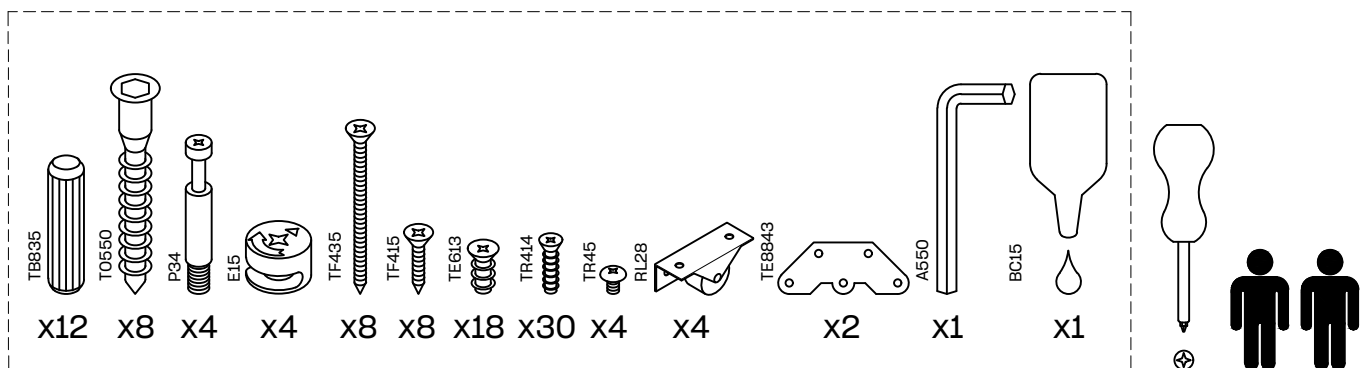

LORE

sofá cama
canapé-lit
sofá-cama
divano letto

L U F E

Cama extensible Lore (1/2)

* BH24-005

Lamas Dut 80 (x30)

Cama extensible Lore (2/2)

* BH25-001

i

L U F E

Cama extensible Lore (1/2)

BH24-005

1  x 24  x 24

2  x 12

L U F E

3  x 24