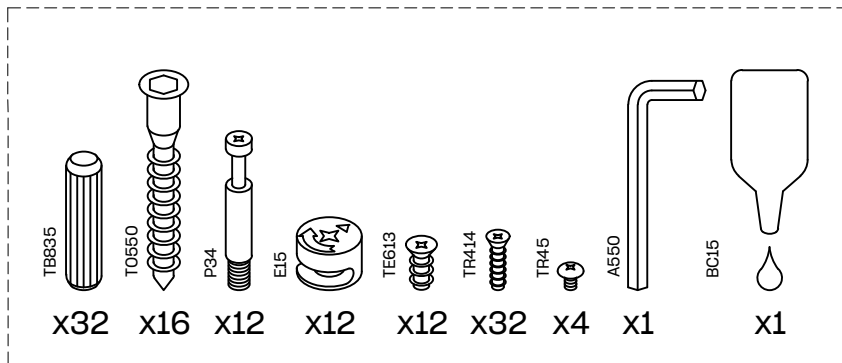

LORE

sofá cama
canapé-lit
sofá-cama
divano letto

L U F E

Cama extensible Lore (1/2)

* BH24-005

Lamas Dut 80 (x30)

Cama extensible Lore (2/2)

* BH25-001

i

L U F E

Cama extensible Lore (1/2)

BH24-005

1  x 24  x 24

2  x 12

L U F E

3  x 24