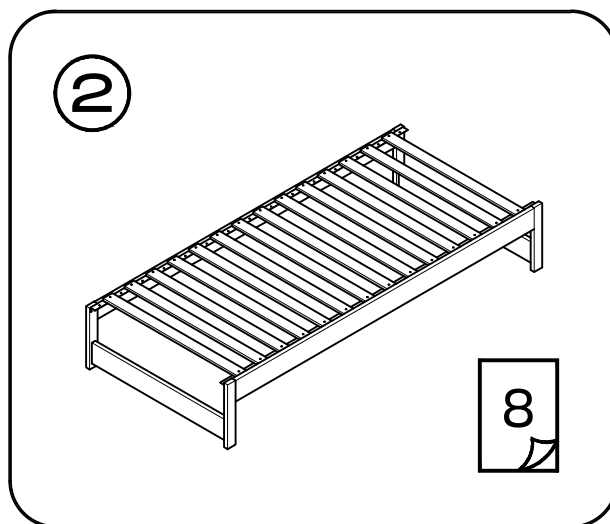

LORE

sofá cama
canapé-lit
sofá-cama
divano letto

L U F E

Cama extensible Lore (1/2)

* BH24-005

Lamas Dut 80 (x30)

Cama extensible Lore (2/2)

* BH25-001

i

L U F E

Cama extensible Lore (1/2)

BH24-005

1  x 24  x 24

2  x 12

L U F E

3  x 24