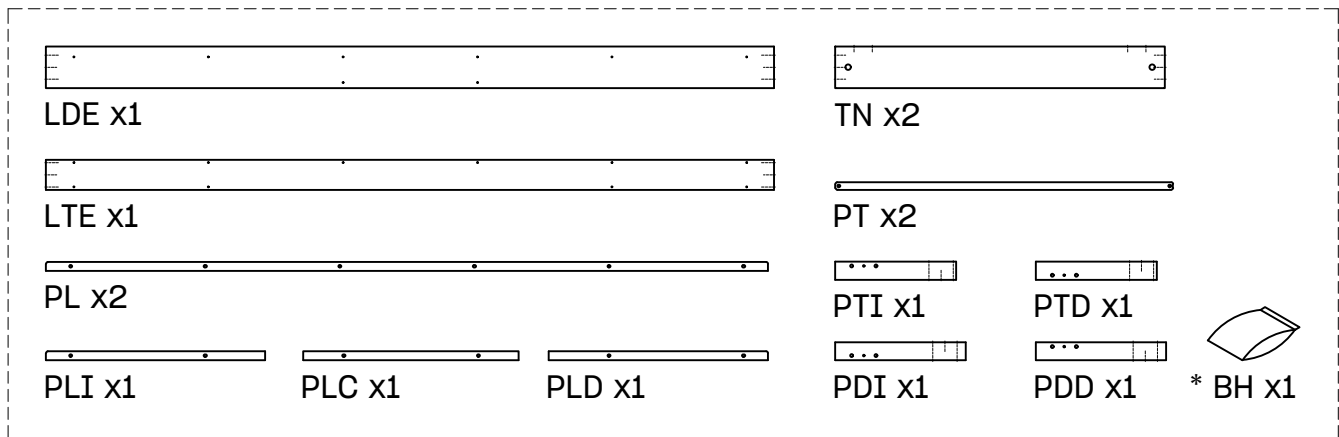

LORE

sofá cama
canapé-lit
sofá-cama
divano letto

L U F E

Cama extensible Lore (1/2)

* BH24-005

Lamas Dut 80 (x30)

Cama extensible Lore (2/2)

* BH25-001

i

L U F E

Cama extensible Lore (1/2)

BH24-005

1  x 24  x 24

2  x 12

L U F E

3  x 24