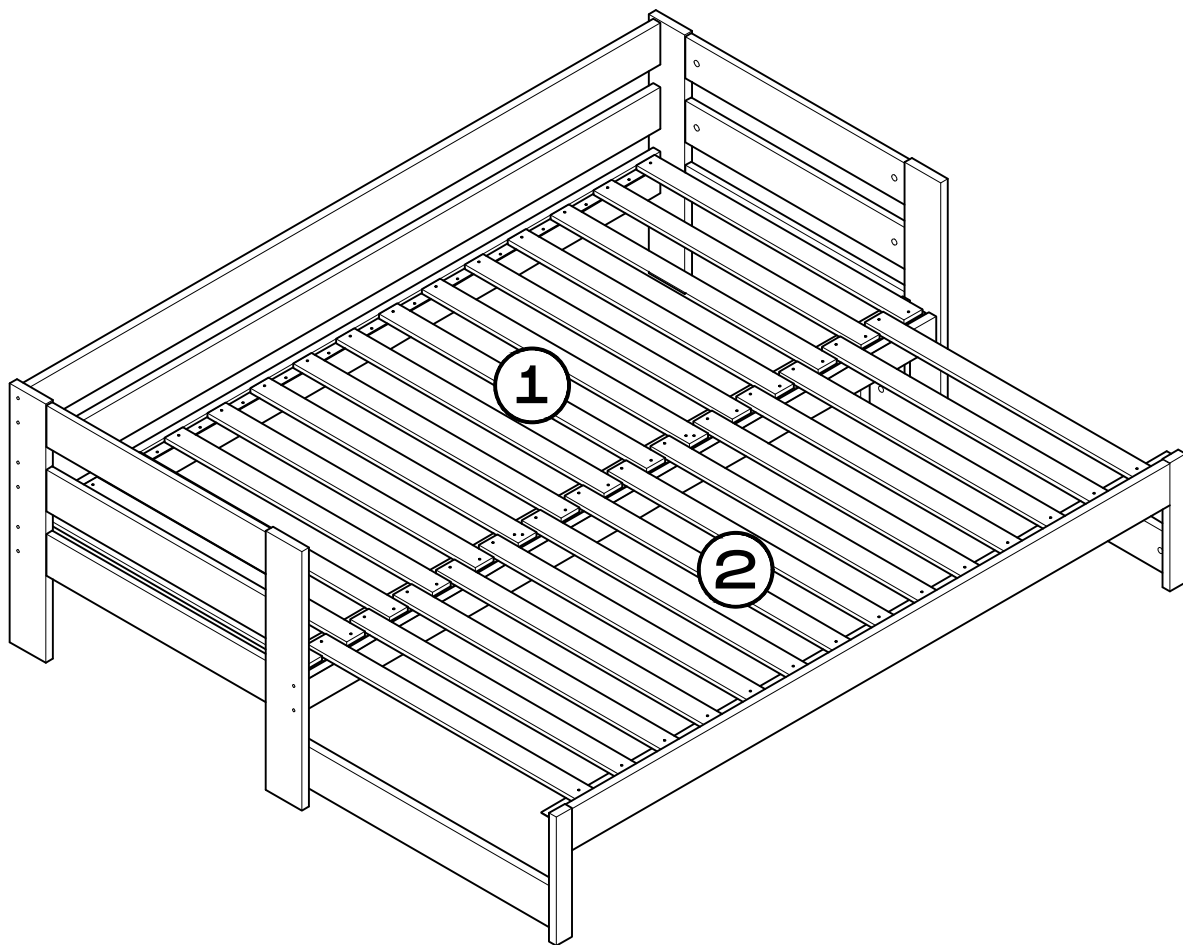

LORE

sofá cama
canapé-lit
sofá-cama
divano letto

L U F E

Cama extensible Lore (1/2)

* BH24-005

Lamas Dut 80 (x30)

Cama extensible Lore (2/2)

* BH25-001

i

L U F E

Cama extensible Lore (1/2)

BH24-005

1  x 24  x 24

2  x 12

L U F E

3  x 24